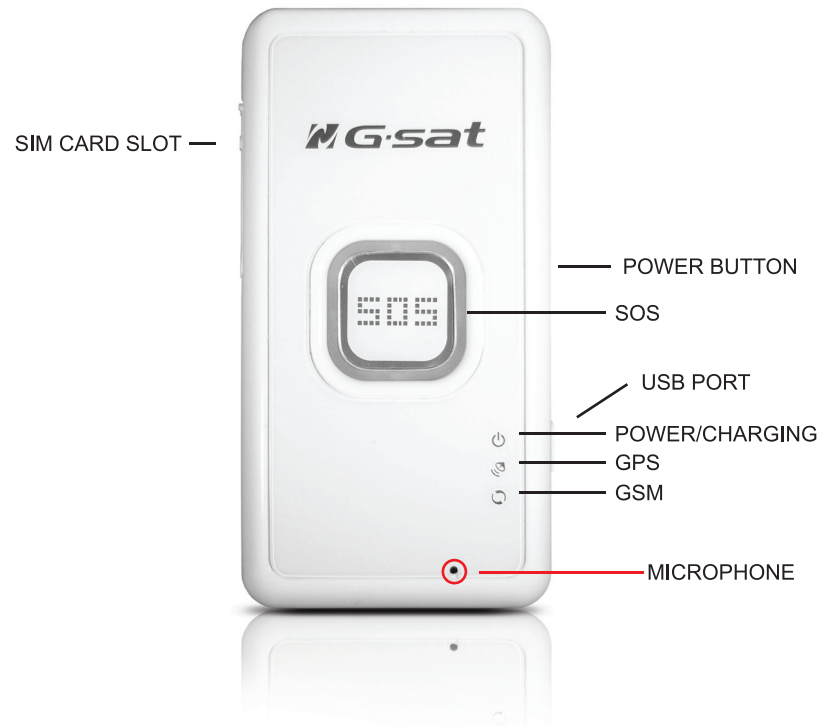

TR-203

Personal Tracker

- MTK
- 20-Channel All-In-View Tracking
- WAAS/ EGNOS
- SIMCOM 900 GSM/GPRS module
Quad Band GSM module
850/900/1800/1900 MHz
- 3.11" x 1.61" x 0.71"
- 900mA Rechargeable Li-ion Battery
- Water Resistant (IPX4)
- Geofence Function
- Motion Sensor

(REQUIRES GSM SIM CARD AND SERVICE TO FUNCTION)

TR-203 is a personal tracking device with faster acquisition times. It's compact, portable and stylish. Designed to work around the GPS / GSM / GPRS wireless networks. The GlobalSat TR-203 (GSM 850/900/1800/1900 MHz) is designed as a tracking/monitoring device for personal or vehicle applications using GPS/GSM/GPRS technology. The customer who intends to give the device to a person/ intends to place the device on a vehicle can retrieve the location of the TR-203 without the need for interaction from the person, or vehicle carrying the device. The GPS/GPRS coordinates can then be viewed on subscription based web site's that offer rich feature sets to further enhance the retrieved location data.

Protected in a durable, polycarbonate housing, the TR-203 is suitable for use in a wide variety of applications. As an added safety feature, a built-in SOS panic button will send an emergency notification alert along with GPS coordinates of the user to a specified contact. Other standard features include: low battery, GPS fix and GSM LED status indicators. The User can easily configure the TR-203 via USB, SMS or GPRS. The TR-203 also includes voice monitoring, and Geofence functions. This product is PTCRB, IEEE 1725 certified.